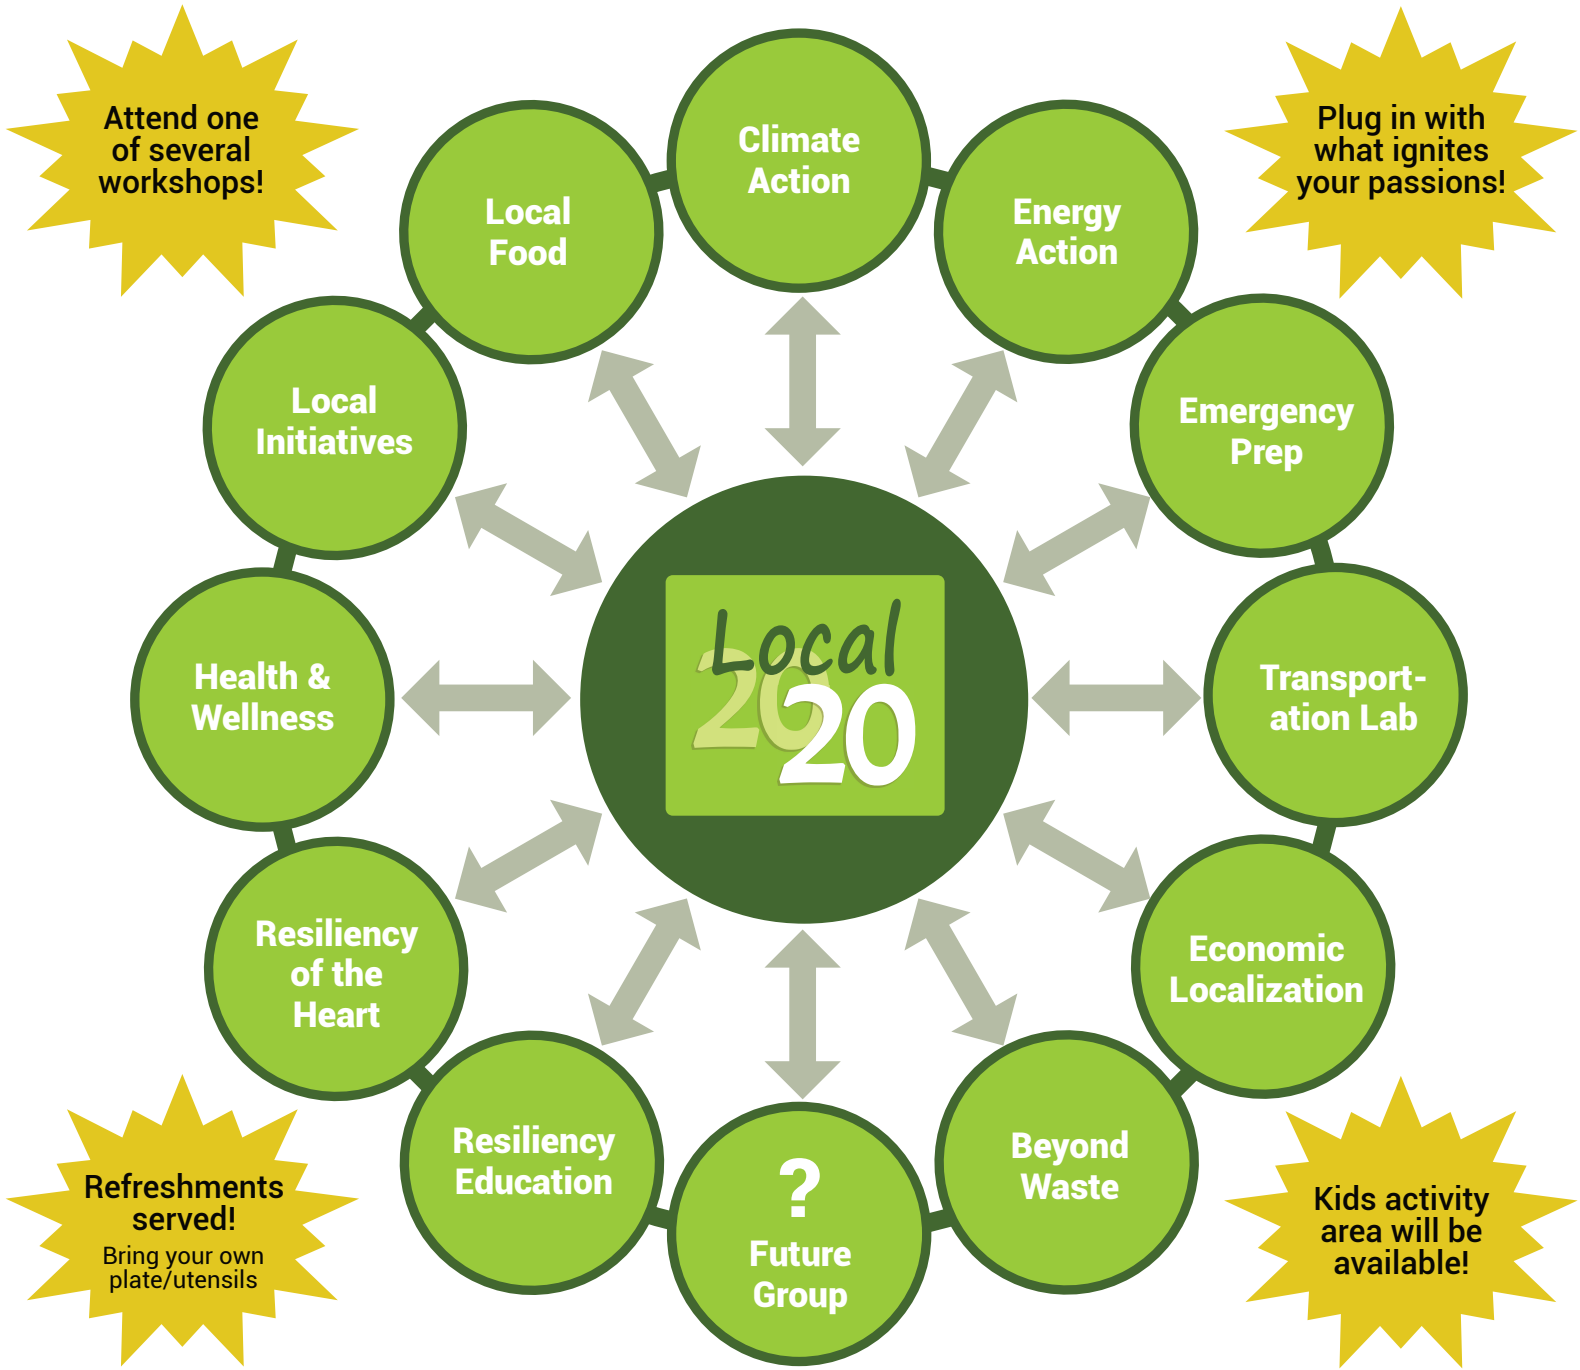

What is Local 20/20?

Join us for a Public Meet & Greet! **Come at 1:00pm** to learn how our 11 action groups work together toward local sustainability and community resilience.

Share your ideas and discover collaboration opportunities!

November 10th 1-4pm, Port Townsend Community Center
FREE EVENT. BRING FRIENDS & FAMILY.

Learn more about Local 20/20 and sign up for weekly announcements at L2020.org